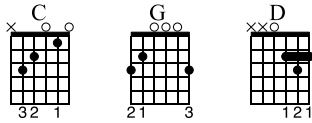

# Swingin' Doors (Intro)

Merle Haggard  
**Phil Baugh (guitar)**  
 Swingin' Doors

Electric Guitar  
 Standard tuning

Electric Guitar  
 Standard tuning

♩ = 123

E-Gt

*mf*

1 C 2 3 G 4 D

(♩ = ♩<sup>3</sup>)

TAB

E-Gt

*mf*

full full full

13 13 10 12 (12) 15 14 12 14

14 15 12 14

14 15 12 14